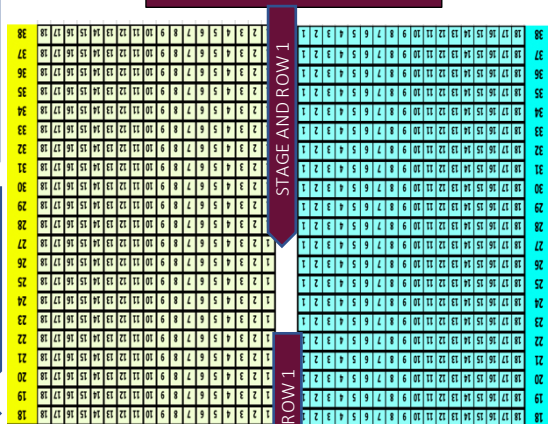

STAGE GUESTS AND
ROW 1 MEET HERE

LHS GRADUATION STUDENT STAGING AREA IN HALLWAYS & PROCESSIONAL

STAGE GUESTS AND
ROW 1 FOLLOW
BAKER UP MIDDLE

STAGE

JOSTENS AND THE ANNOUNCERS WILL HAVE A TABLE BY ENTRANCE

CHECK IN AT THE OUTSIDE LOADING DOCK AREA

STUDENT SECURITY CHECKPOINT OUTDOORS. ONLY BRING ONE KEY