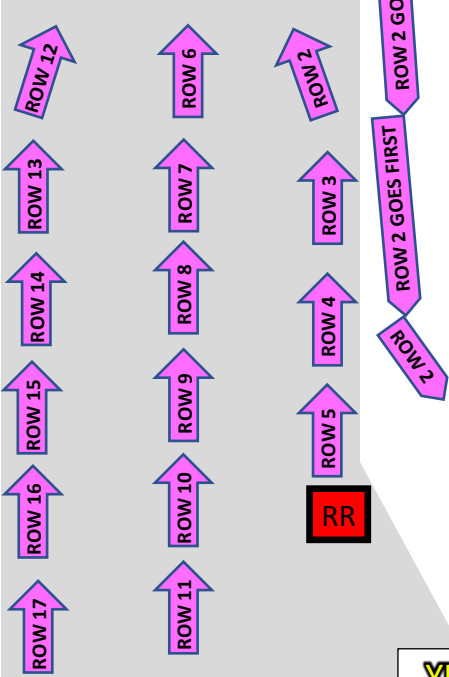

STAGE GUESTS AND
ROW 1 MEET HERE

LHS GRADUATION STUDENT STAGING AREA IN HALLWAYS & PROCESSIONAL

STAGE GUESTS AND
ROW 1 FOLLOW
BAKER UP MIDDLE

STAGE

JOSTENS AND THE ANNOUNCERS WILL HAVE A TABLE BY ENTRANCE

CHECK IN AT THE OUTSIDE LOADING DOCK AREA

STUDENT SECURITY CHECKPOINT OUTDOORS. ONLY BRING ONE KEY