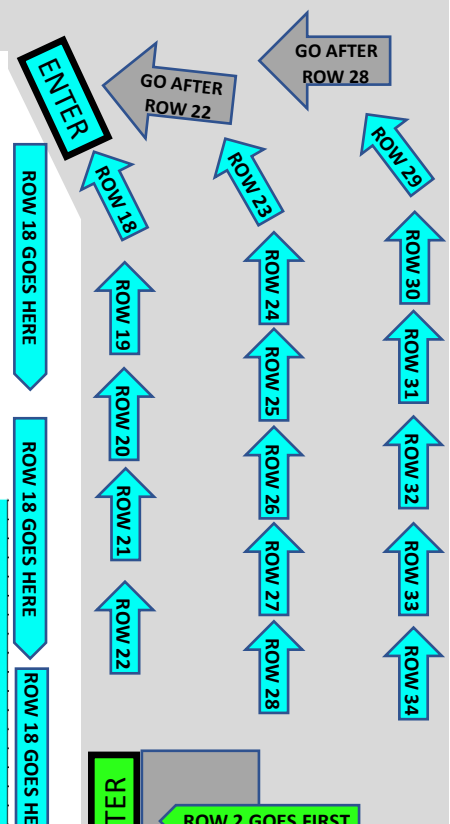

STAGE GUESTS AND
ROW 1 MEET HERE

LHS GRADUATION STUDENT STAGING AREA IN HALLWAYS & PROCESSIONAL

STAGE GUESTS AND
ROW 1 FOLLOW
BAKER UP MIDDLE

STAGE

JOSTENS AND THE ANNOUNCERS WILL HAVE A TABLE BY ENTRANCE

CHECK IN AT THE OUTSIDE LOADING DOCK AREA

STUDENT SECURITY CHECKPOINT OUTDOORS. ONLY BRING ONE KEY