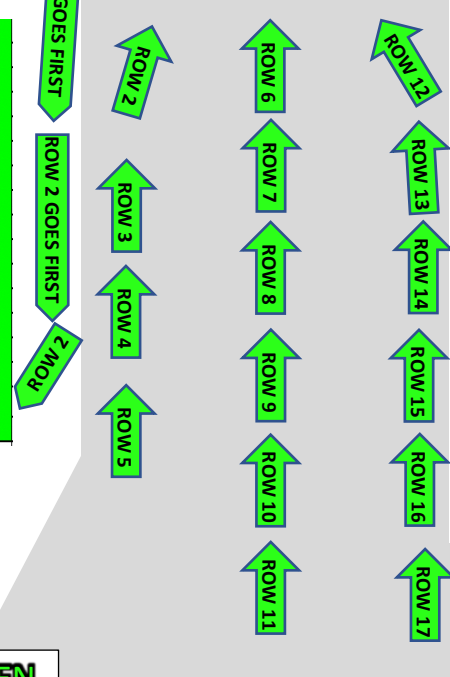

STAGE GUESTS AND
ROW 1 MEET HERE

LHS GRADUATION STUDENT STAGING AREA IN HALLWAYS & PROCESSIONAL

STAGE GUESTS AND
ROW 1 FOLLOW
BAKER UP MIDDLE

STAGE

JOSTENS AND THE ANNOUNCERS WILL HAVE A TABLE BY ENTRANCE

CHECK IN AT THE OUTSIDE LOADING DOCK AREA

STUDENT SECURITY CHECKPOINT OUTDOORS. ONLY BRING ONE KEY