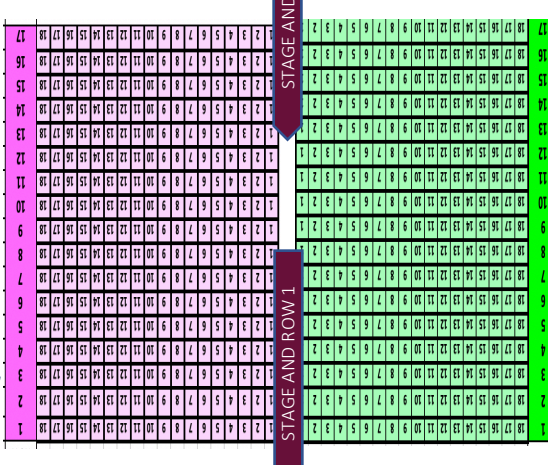

STAGE GUESTS AND
ROW 1 MEET HERE

LHS GRADUATION STUDENT STAGING AREA IN HALLWAYS & PROCESSIONAL

STAGE GUESTS AND
ROW 1 FOLLOW
BAKER UP MIDDLE

STAGE

JOSTENS AND THE ANNOUNCERS WILL HAVE A TABLE BY ENTRANCE

CHECK IN AT THE OUTSIDE LOADING DOCK AREA

STUDENT SECURITY CHECKPOINT OUTDOORS. ONLY BRING ONE KEY