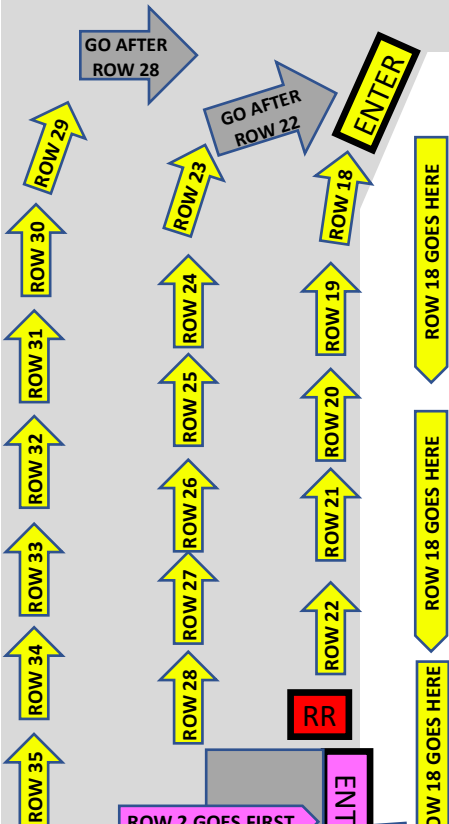

STAGE GUESTS AND
ROW 1 MEET HERE

LHS GRADUATION STUDENT STAGING AREA IN HALLWAYS & PROCESSIONAL

STAGE GUESTS AND
ROW 1 FOLLOW
BAKER UP MIDDLE

STAGE

JOSTENS AND THE ANNOUNCERS WILL HAVE A TABLE BY ENTRANCE

CHECK IN AT THE OUTSIDE LOADING DOCK AREA

STUDENT SECURITY CHECKPOINT OUTDOORS. ONLY BRING ONE KEY